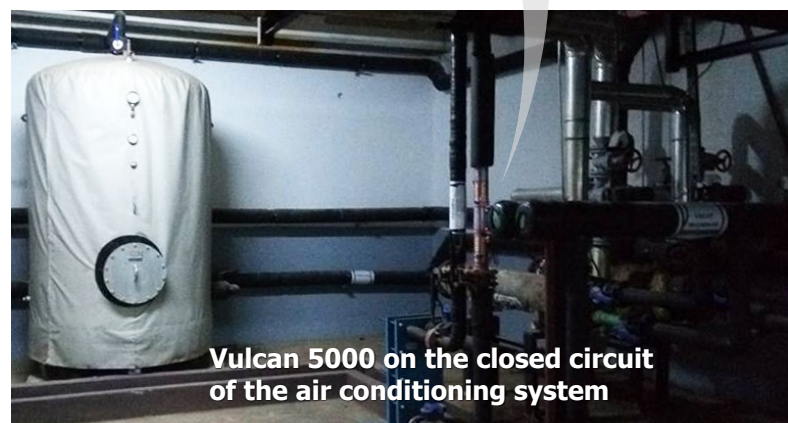

Installation Details

Location: Orient Palace Hotel

Tunisia

www.orientpalace-hotel.com

Model/Area: Vulcan 5000 on the closed circuit of the air conditioning system

Vulcan S25 on the sanitary circuit

Installer: STPE+

Vulcan S25 on the sanitary circuit

Vulcan 5000 on the closed circuit of the air conditioning system