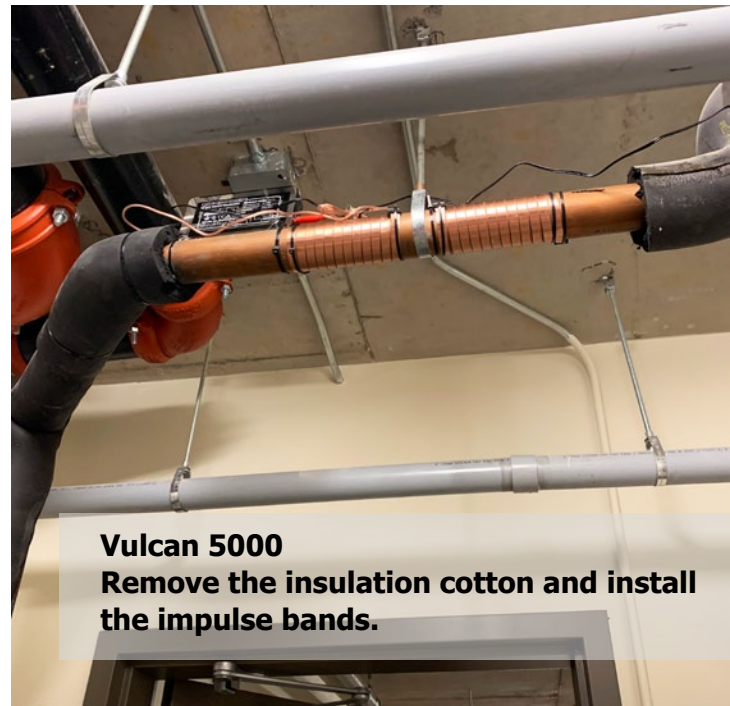

Vulcan Effect in the Bread Oven

Installation Details

Location: A metro food store

Québec, Canada

Model:  Vulcan 5000

Treatment area: The bread oven

Problem: Often reparation and needed to clean manually

Installed by: Gestion L.B. Inc

Vulcan 5000
Remove the insulation cotton and install the impulse bands.

The bread oven before Vulcan installation.

The scale deposits were cleaned and Vulcan 5000 was installed.

Vulcan effect

After 6 months with Vulcan, very little scale has been formed.