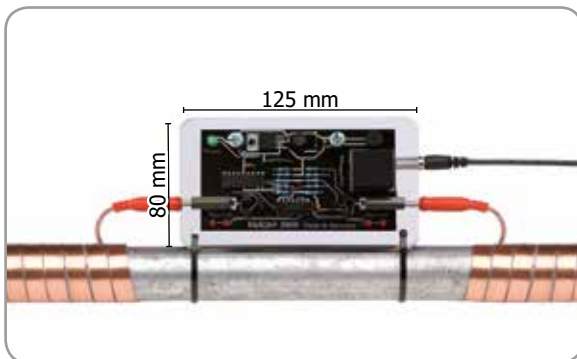

Private Line

Technical Data

Vulcan 3000

Maximum capacity	3000 l/h (13 gpm)
Pipe diameter	1/2" - 1 1/2" 13 - 38 mm
Voltage	24 Volt
Wattage	2.0 Watt
Impulse cable Band width	2 x 1 m (2 x 39") 10 mm (0.4")
Measurements (electronic unit)	125/80/30 mm 4.9"/3.1"/1.2"
Frequency range	3-32 kHz
Required space	250 mm 10"
Programs	1

Electronic Switching power supply unit

In	87-260 Volt 50-60 Hz
Out	24 Volt 600 mA

Scope of delivery

- 1 Vulcan 3000 electronic unit
- 2 Vulcan Impulse bands
- 1 Power supply
- 8 Cable ties
- 1 Product brochure
- 1 Warranty card